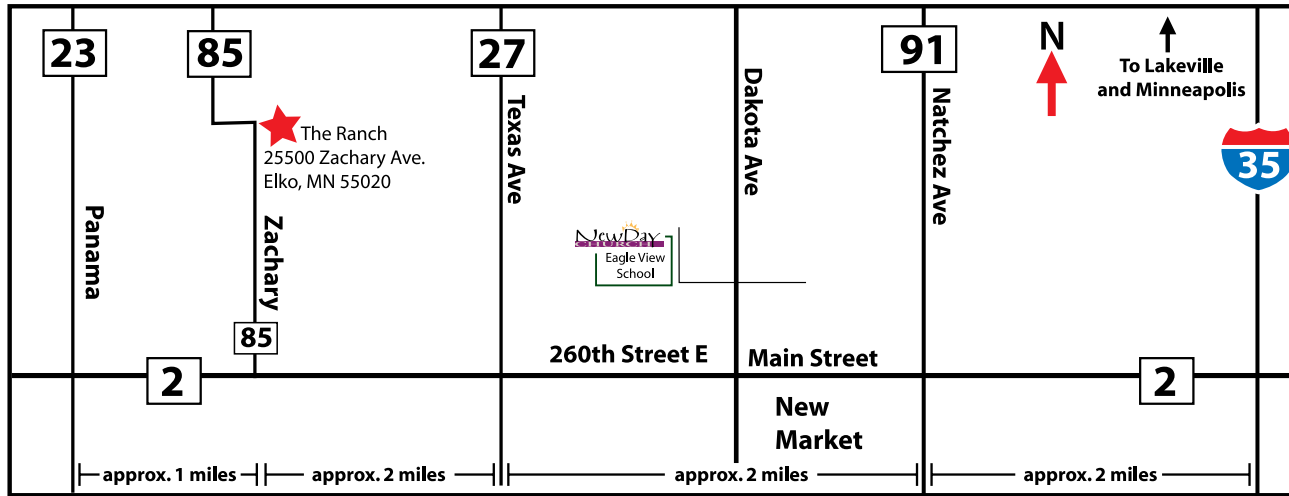

## Map to The Ranch

[not to scale]

### Directions from Prior Lake:

- Travel south on County Road 23 (Panama)
- Turn left (east) onto Cty Rd 2 (at stop sign)
- Turn left onto Zachary Ave. (Cty Rd. 85)

### Directions from New Market:

- Travel west on County Rd 2 (Main St.)
- Turn right onto Zachary Ave. (Cty Rd. 85)

The Ranch is the paved driveway on the right where the road curves left